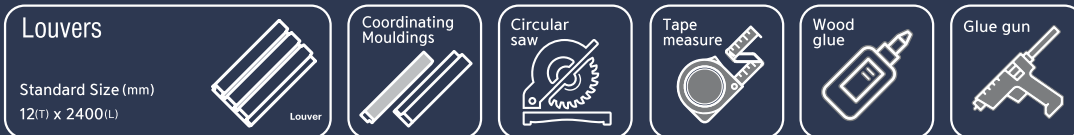

MIGA Louvers are much safer for children, since atopy occurrence rate caused from harmful chemicals is very low by adding charcoal powder on the product itself.

SHIPLAP SYSTEM

MIGA Louvers are easy to install with a simplistic shiplap system with rabbet joint, which is easier than tongue and groove interlocking system.

UNIQUE DESIGNS

Our range of Chisel can be purchased in a wide selection of designs spanning woodgrain, marble, stone, leather, plain colours, metallic and more providing stunning solutions to any home decor styling.

ISO14001 / ISO9001

Borer Free

Water Resistant

CHISEL HANDLING PRECAUTIONS

- Kindly consider 10mm used for overlapping.
- Avoid to direct sunlight and use only for interior. It can be faded in case of long exposure to sunray.
- Louvers can have a little slight different colour according to the lot number, so we recommend to install with same lot products.
- It could be colour difference between sample book and actual sales production.
- Recommend to keep in room temperature 24/48 hrs for acclimatization.
- Gently handle the edge of the product.
- Make sure the base where the Louvers are being installed is smooth and dust free.
- Louvers are intended only for indoor use.
- Louvers are water proof but prolonged exposure to moisture can do harm to the product.
- Cleaning ONLY with a soft damp cloth without any chemicals or cleaning agents.

CONSTRUCTION GUIDE

Installation Tools

Termite Free

1 Prep-work with plywood/MDS is recommended before the construction. Please remove any kind of wall paper/film on the surface of the base.

2 Apply a quality adhesive on the back of the Chisel. Apply a small amount of hot melt (glue-gun) on the back of the Chisel.

3 Chisel can be installed in both horizontal or vertical direction. Screwing on the tongue/interlocking space for better fixing.

4 Circular saw to be used to cut required length.

5 For corners, combine the two grooves

LENGTH
8ft. & 9.5ft.